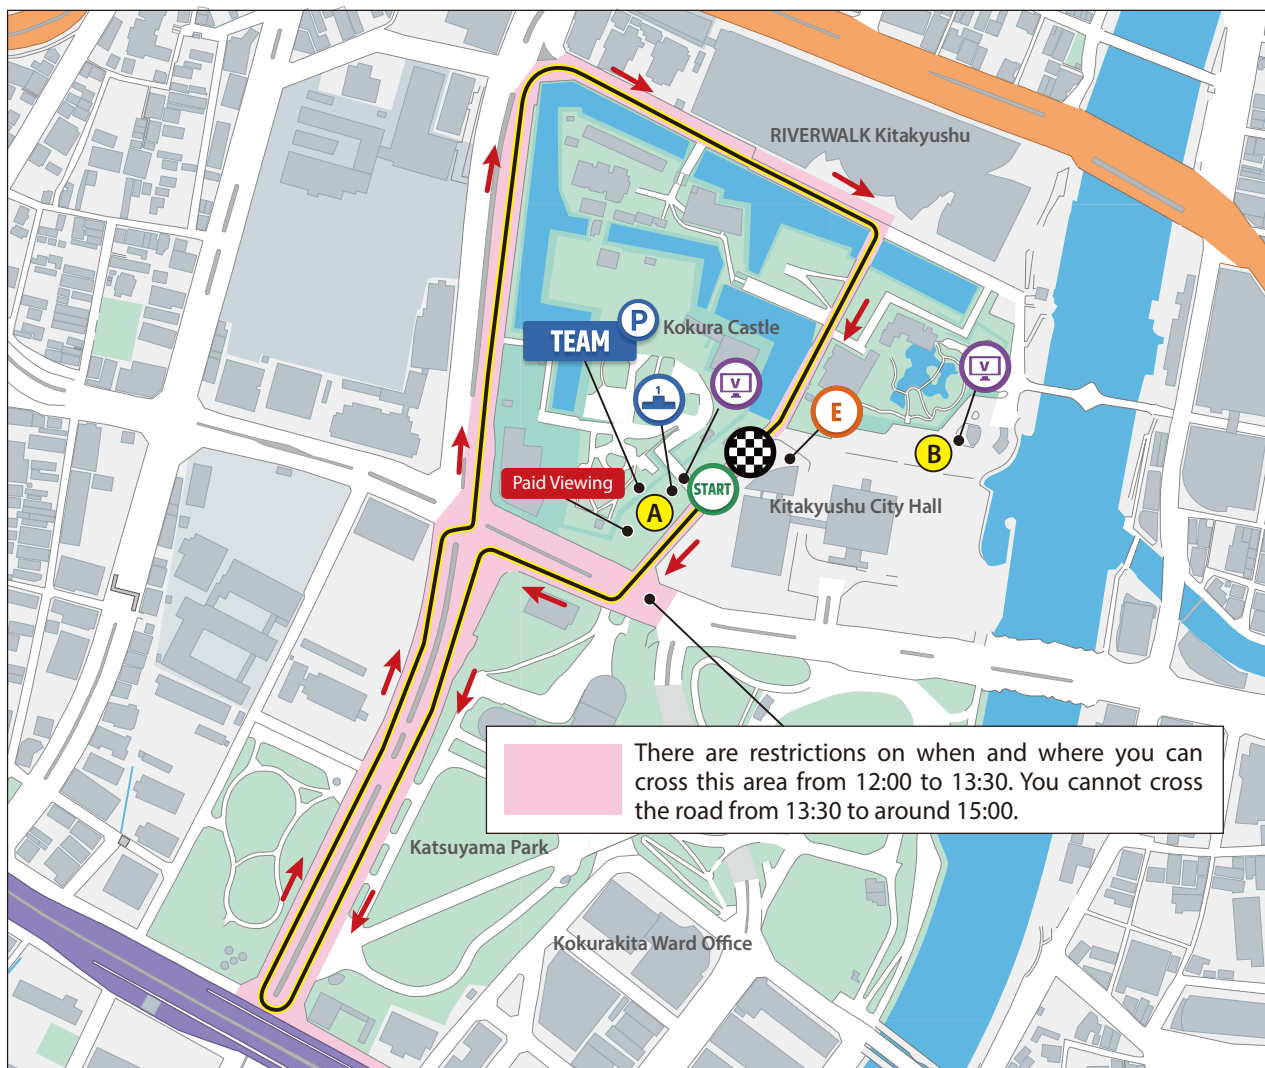

10/6(FRI) KOKURA CASTLE CRITERIUM

Start

Team Parking

Event Headquarters

Finish

Podium

Vision

EVENT SCHEDULE

	STAGE A	STAGE B
10:00~10:30		Mr. Wataru Watanabe, Author of "Yowamushi Pedal"
11:40~12:00	Opening show - Kumamon & Bariyawa Tonkotsu	
12:00~13:00		Team Introduction by Mr. Wataru Watanabe
12:10~13:20	Team Presentation	
13:20	Start Ceremony	
13:30	Criterium Start	
15:00	Maharajan Live Performance	
15:10 approx.	Award Ceremony	
15:30~16:00		"Yowamushi Pedal" Anime Theme Song - Yusuke Saeki
16:15~16:30		Appearance by the "Kokura Castle Warrior Squad"
16:45~17:00		"Kobumazaru" - Fukuoka University Taiko Drum Club